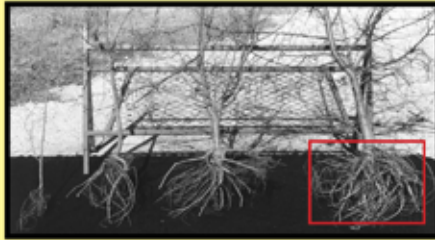

Photos: Bald Cypress grown by ERS nursery

High Performance Natives!

3 month EKO seedlings

1 gallon EKO/Rootmaker®

Root system comparisons - EKO vs Bareroot - round container vs Rootmaker® pot

The lacebark elm (*Ulmus parvifolia*) seedling at the right was grown under conditions that stimulated optimum horizontal root development with the Rootmaker® process. The tree seedlings to the left were grown under conditions less favorable to the stimulation of horizontal secondary roots. Most striking of all is the fact that all four trees are the same age and following the early seedling stage were grown for two years under identical conditions in the field.

3 gallon typical "round" pot on left showing **girdling** roots. EKOgrown® 3 gallon with Rootmaker® pot on right showing fibrous, robust, non girdling healthy root system.

Collaborative Partnerships

REF recognizes that the success and long-term sustainability of its initiatives requires ownership, partnership and support at the local level. As such, its most important relationships are those with regional, local and community stakeholders.